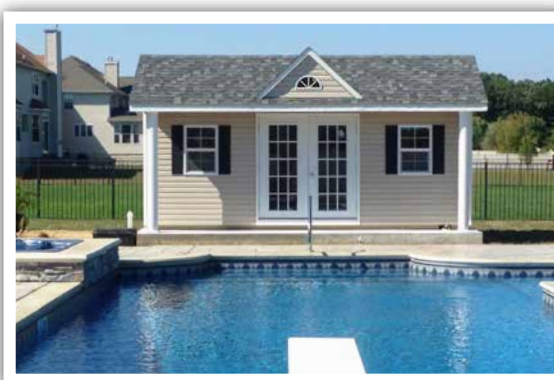

10x14 Classic Expressions Pool House Vinyl, Optional classic gable vents

Classic Expressions Features:

- Prehung double 6' French 15 lite doors
- Two/four 24"x36" windows with shutters
- Two pillars
- Non-working eyebrow dormer
- Half moon glass in dormer